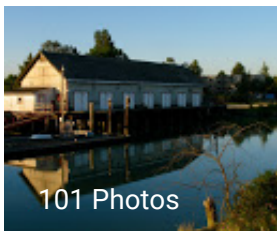

Google Maps Garry Point Park

Map data ©2015 Google 50 m

Garry Point Park

4.2 ★★★★★ 6 reviews

Park

📍 12011 Seventh Ave, Richmond, BC V7E 4X2

🌐 richmond.ca

☎️ (604) 244-1208

Review summary

"I've been able to catch some pleasant **sunrises** & sunsets here!"

"Drop dead beautiful **views**."

"There's also a small concession stand & public washrooms."