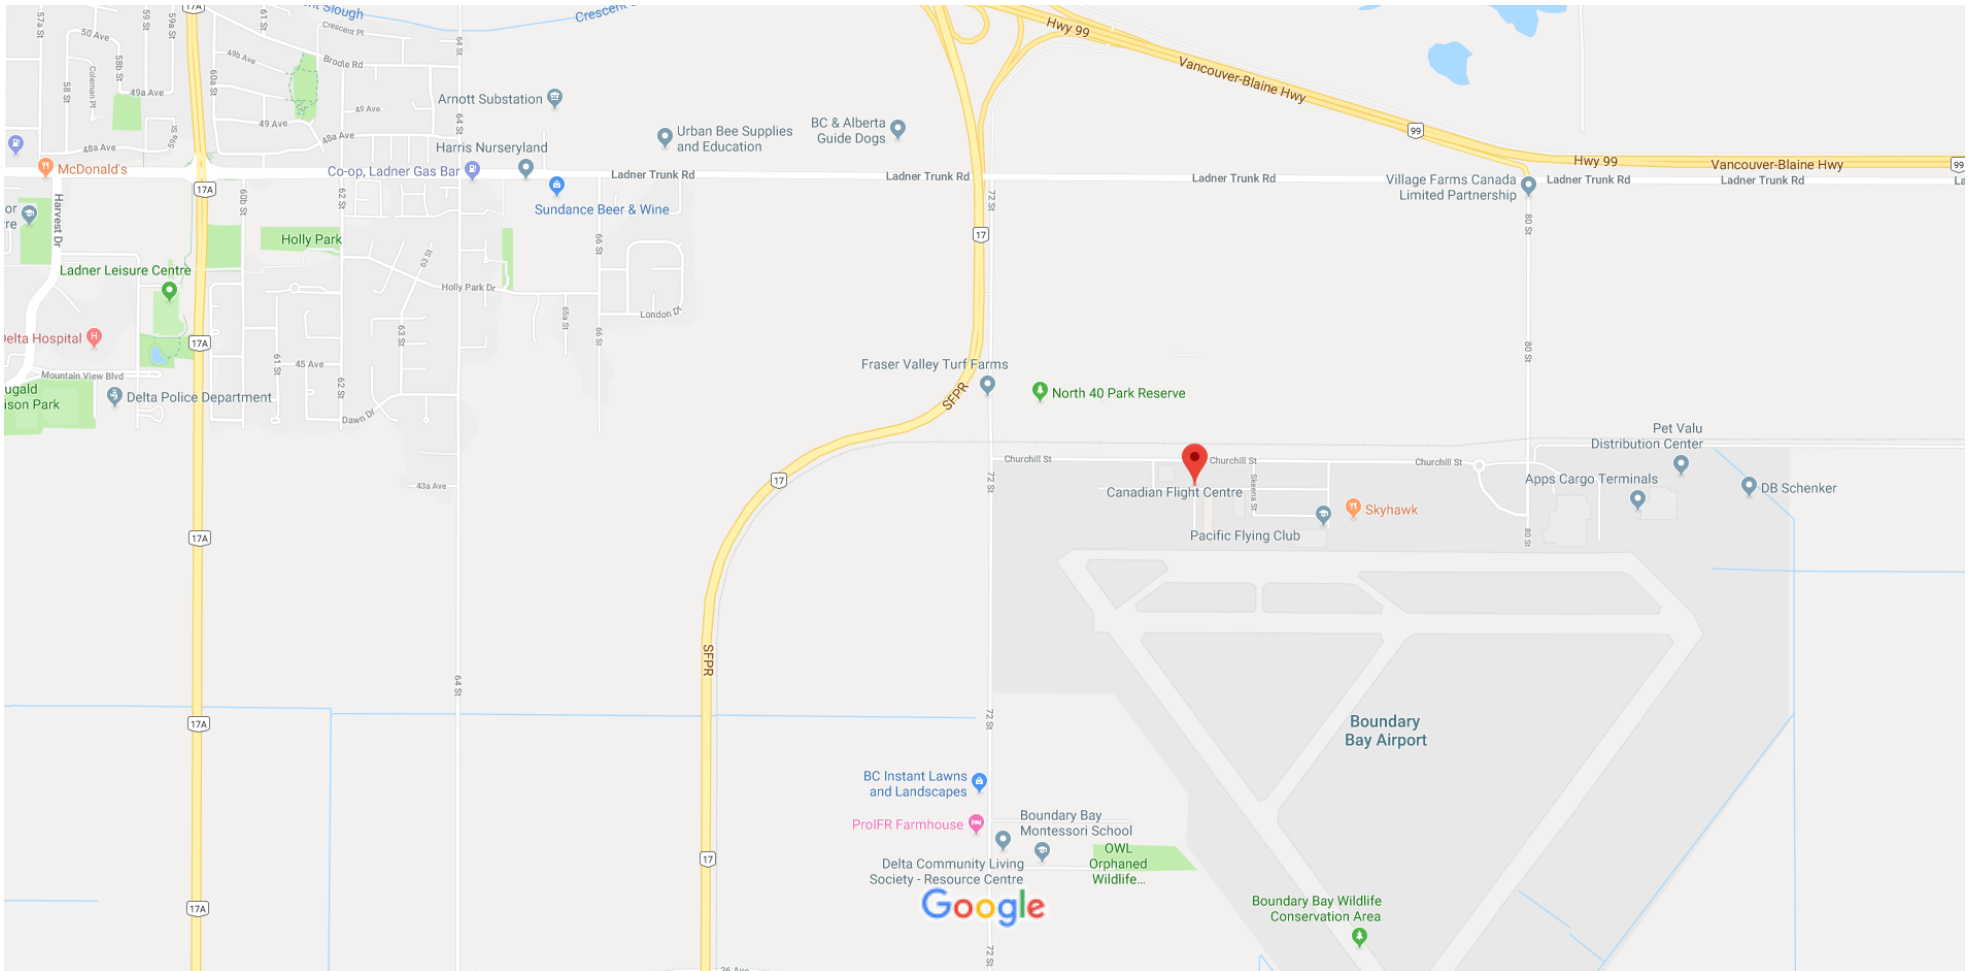

# Ottawa St

RWM Restorations

Map data ©2019 Google 200 m

## Ottawa St

Delta, BC

---